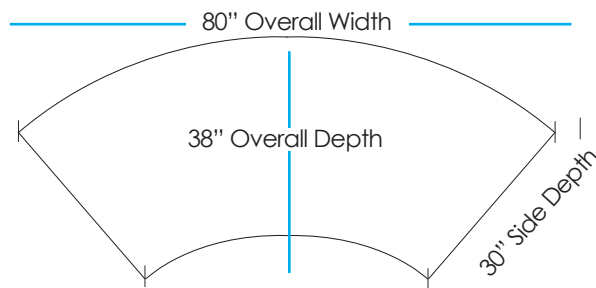

LANCASTER

CUSTOM CRAFTED UPHOLSTERY

NEWPORT CURVED BANQUETTE 394

W80 D38 H36
SH19 SD19

Front Seat Width 38"

Top View

Item	COM Solid
391 - 100W Curved Dining Banquette Upholstered	10
391 - 100W Curved Dining Banquette Slipcovered	11